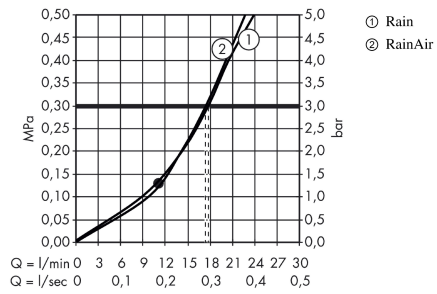

Raindance Select S

Overhead shower 300 2jet with shower arm

Surfaces: **White/Chrome** Article Number: **27378400**

Flowchart

The consumption was measured in combination with the appropriate fittings (thermostat/mixer/in-wall valve) to reflect actual application in practice.