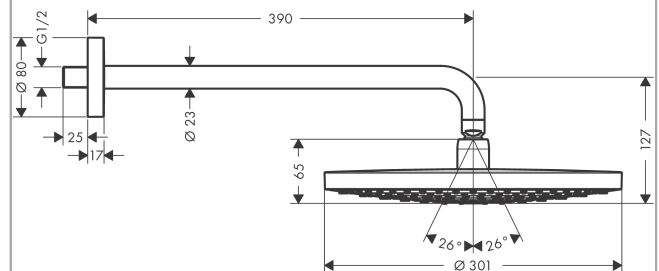

Scale drawing